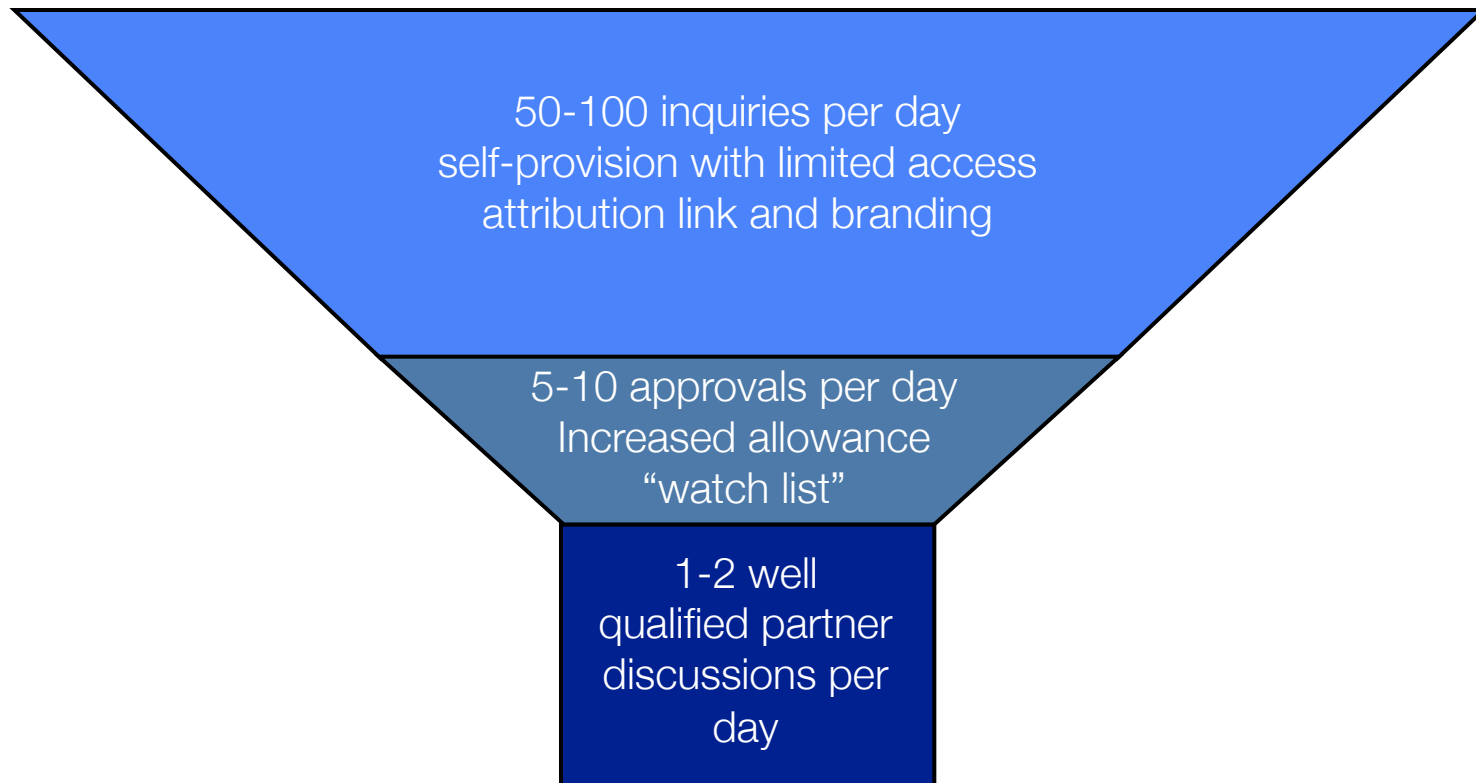

web services distribution and the long tail

partner segmentation

managed api infrastructure and the long tail

web services distribution channel

typical api channel management

self-service, automatically managed biz dev funnel